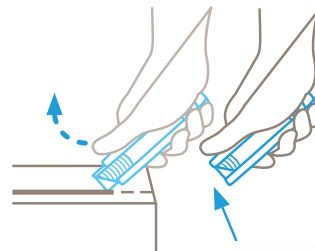

SECUMAX 350

SECUMAX 145

SECUPRO
 Fully automatic blade retraction =
 Very high safety

The intelligent cutting tool: as soon as the blade leaves the cutting material, it withdraws automatically into the handle - without you having to do anything. That's what we call "a very high degree of safety".

SECUPRO 625

SECUPRO MARTEGO

SECUNORM
 Automatic blade retraction =
 High safety

Thumbs up for a high degree of safety. As soon as you start cutting, remove your thumb from the slider and the blade will disappear into the handle the moment it loses contact with the material being cut.