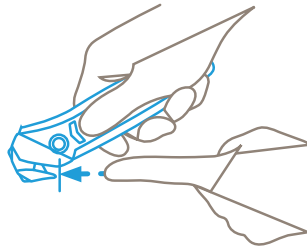

A KNIFE IS FOR CUTTING.
WHY SHOULDN'T
IT ALSO BE SAFE?

martor

MARTOR Safety German Technologies

SECUMAX
 Concealed blade =
 Maximum safety

The blade is not open rather concealed, shielded from both people and goods alike. Giving you a maximum degree of safety from cut injuries whilst cleverly protecting your goods.

SECUMAX 350

SECUMAX 145

SECUPRO
 Fully automatic blade retraction =
 Very high safety

The intelligent cutting tool: as soon as the blade leaves the cutting material, it withdraws automatically into the handle - without you having to do anything. That's what we call "a very high degree of safety".

SECUPRO 625

SECUPRO MARTEGO

SECUNORM
 Automatic blade retraction =
 High safety

Thumbs up for a high degree of safety. As soon as you start cutting, remove your thumb from the slider and the blade will disappear into the handle the moment it loses contact with the material being cut.