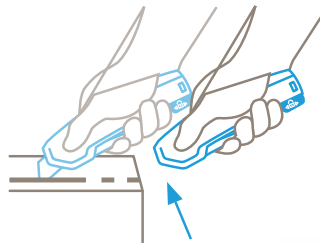

A KNIFE IS FOR CUTTING.
WHY SHOULDN'T
IT ALSO BE SAFE?

martor

MARTOR Safety German Technologies

SECUMAX
 Concealed blade =
 Maximum safety

The blade is not open rather concealed, shielded from both people and goods alike. Giving you a maximum degree of safety from cut injuries whilst cleverly protecting your goods.

SECUMAX 350

SECUMAX 145

SECUPRO
 Fully automatic blade retraction =
 Very high safety

The intelligent cutting tool: as soon as the blade leaves the cutting material, it withdraws automatically into the handle - without you having to do anything. That's what we call "a very high degree of safety".

SECUPRO 625

SECUPRO MARTEGO

SECUNORM
 Automatic blade retraction =
 High safety

Thumbs up for a high degree of safety. As soon as you start cutting, remove your thumb from the slider and the blade will disappear into the handle the moment it loses contact with the material being cut.